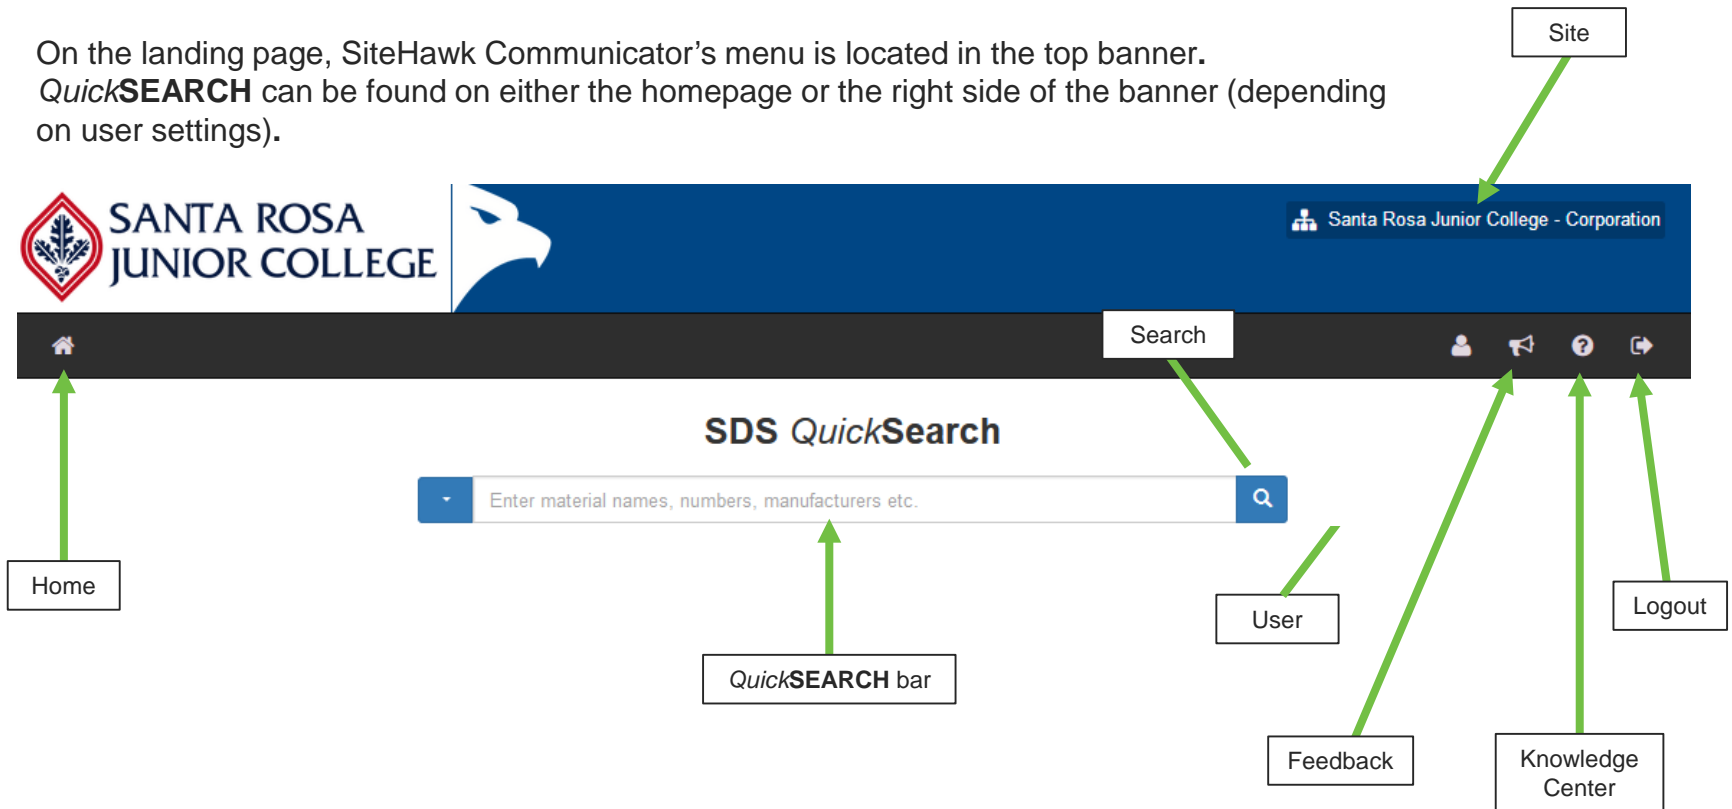

Login help/recovery:

SRJC Student ID Number

OR

Faculty/Staff Username

Student SRJC Pin Code

OR

Faculty/Staff Password

Login

- [Help for Students](#)

- [Help for Faculty/Staff](#)

Accessing SiteHawk Communicator

On the landing page, SiteHawk Communicator's menu is located in the top banner. **QuickSEARCH** can be found on either the homepage or the right side of the banner (depending on user settings).